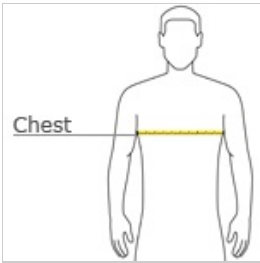

Sport-Tek® Youth PosiCharge® Competitor™ Pocketed Short. YST355P

Our lightweight, unlined short with pockets wicks moisture and locks in colors.

- 3.8-ounce, 100% polyester interlock with PosiCharge technology
- Removable tag for comfort and relabeling
- Elastic waistband
- No drawcord
- Side pockets
- 9-inch inseam

front

back

HOW TO MEASURE

CHEST

With arms down at sides, measure around the upper body, under arms and over the fullest part of the chest.

SIZE CHART

	XS	S	M	L	XL
Size	4	6/8	10/12	14/16	18/20
Waist	24-26	26-28	28-30	30-32	32-34